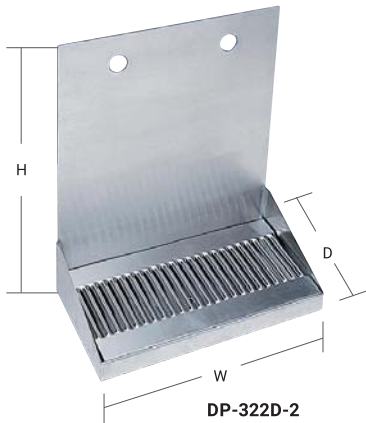

DRIP TRAYS

DP-6X4

DP-321D-1

DP-322D-2

DP-322ELD-8

DP-322ELD-4GR

DP-322ELD-8GR

DP-322ELD-10-3-18

Trays with 18" back splash

WALL MOUNT SERIES

Includes a pipe thread drain nipple (1-3/4" x 3/4" NPT). Order: DDN or P709-88 for use with a drain hose. Brushed stainless steel with metal grill.

PART NO.	DIMENSIONS	SHANK HOLES	HOLE CENTERS	GLASS RINSER	GRILL
DP-6X4	6"W x 4"D x 3"H	0	N/A		Louver
DP-321D-1	8"W x 6-3/8"D x 14"H	1	N/A		Louver
DP-321D-2	8"W x 6-3/8"D x 14"H	2	3"		Louver
DP-322D-1	12"W x 6-3/8"D x 14"H	1	N/A		Louver
DP-322D-2	12"W x 6-3/8"D x 14"H	2	6"		Louver
DP-322D-3	12"W x 6-3/8"D x 14"H	3	3"		Louver
DP-322LD-0	16"W x 6-3/8"D x 14"H	0	N/A		Louver
DP-322LD-4	16"W x 6-3/8"D x 14"H	4	4"		Louver
DP-322LD-5	16"W x 6-3/8"D x 14"H	5	3"		Louver
DP-322ELD-0	24"W x 6-3/8"D x 14"H	0	N/A		Louver
DP-322ELD-5	24"W x 6-3/8"D x 14"H	5	4"		Louver
DP-322ELD-6	24"W x 6-3/8"D x 14"H	6	3-1/2"		Louver
DP-322ELD-8	24"W x 6-3/8"D x 14"H	8	3"		Louver
DP-332ELD-10-3	36"W x 6-3/8"D x 14"H	10	3"		Louver
DP-332ELD-12-3	36"W x 6-3/8"D x 14"H	12	3"		Louver
DP-332ELD-14-3	48"W x 6-3/8"D x 14"H	14	3"		Louver
DP-332ELD-16-3	48"W x 6-3/8"D x 14"H	16	3"		Louver
DP-322ELD-6-18	24"W x 8-3/8"D x 18"H	6	3-1/2"		Perforated
DP-322ELD-8-18	24"W x 8-3/8"D x 18"H	8	3"		Perforated
DP-332ELD-10-3-18	36"W x 8-3/8"D x 18"H	10	3"		Perforated
DP-332ELD-12-3-18	36"W x 8-3/8"D x 18"H	12	3"		Perforated
DP-322LD-4GR	16"W x 6-3/8"D x 14"H	4	4"	Included	Perforated
DP-322LD-5GR	16"W x 6-3/8"D x 14"H	5	3"	Included	Perforated
DP-322ELD-6GR	24"W x 6-3/8"D x 14"H	6	3-1/2"	Included	Perforated
DP-322ELD-8GR	24"W x 6-3/8"D x 14"H	8	3"	Included	Perforated